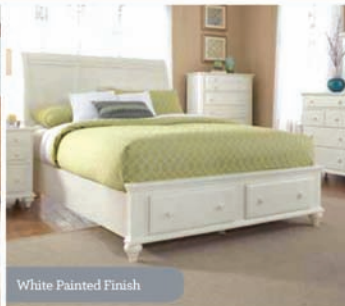

Make your house a home at...

The Furniture House

Broyhill

PRESIDENTIAL Savings

Lenora Chair $699

Hayden Place Queen Storage Beds - Your Choice $799

Visit Our Showroom at: www.furniturehouseofcarrollton.com - 12 Months Same As Cash w/approved credit.

**1621 Bankhead Hwy. (Hwy. 166 E.)
Carrollton, GA**

770-832-0192

Hours: Monday-Saturday 10-6

GE Money

MasterCard VISA DISCOVER