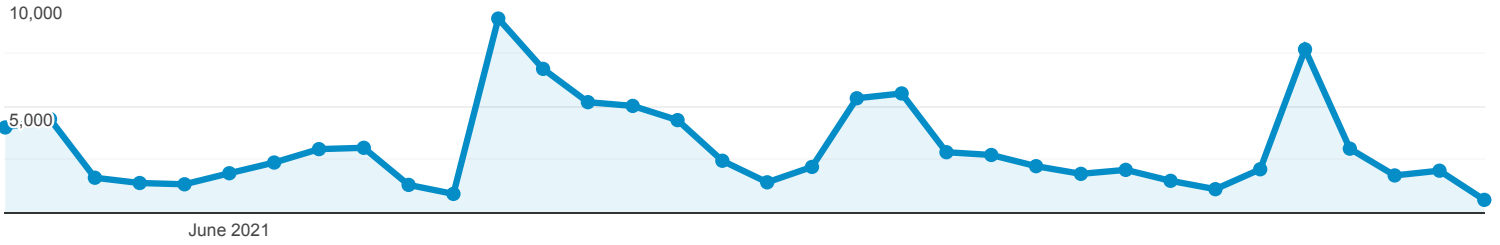

Pages

All Users
100.00% Pageviews

May 27, 2021 - Jun 29, 2021

Explorer

Pageviews

Page	Pageviews	Unique Pageviews	Avg. Time on Page	Entrances	Bounce Rate	% Exit	Page Value
	104,213 % of Total: 100.00% (104,213)	94,607 % of Total: 100.00% (94,607)	00:01:43 Avg for View: 00:01:43 (0.00%)	75,999 % of Total: 100.00% (75,999)	85.06% Avg for View: 85.06% (0.00%)	72.93% Avg for View: 72.93% (0.00%)	\$0.00 % of Total: 0.00% (\$0.00)
1. /	6,716 (6.44%)	4,977 (5.26%)	00:00:51	4,313 (5.68%)	43.54%	40.04%	\$0.00 (0.00%)
2. /2021/06/07/moo-ving-right-along-and-back-home-a-bremen-chick-fil-a-upda te/	3,671 (3.52%)	3,464 (3.66%)	00:03:21	3,101 (4.08%)	90.94%	85.83%	\$0.00 (0.00%)
3. /2021/06/15/former-textile-buildings-in-bremen-slated-for-demolition/	3,631 (3.48%)	3,262 (3.45%)	00:02:19	3,029 (3.99%)	84.45%	80.09%	\$0.00 (0.00%)
4. /2021/06/24/more-chicken-popping-up-near-poplar-road/	3,163 (3.04%)	2,943 (3.11%)	00:02:40	2,577 (3.39%)	85.88%	79.23%	\$0.00 (0.00%)
5. /category/newnan/	2,075 (1.99%)	1,435 (1.52%)	00:00:54	1,079 (1.42%)	53.10%	41.40%	\$0.00 (0.00%)
6. /2021/06/14/rolling-into-bremen-tractor-supply-begins-construction/	1,699 (1.63%)	1,563 (1.65%)	00:01:44	1,155 (1.52%)	89.26%	74.63%	\$0.00 (0.00%)
7. /2021/06/09/fast-food-donuts-and-immediate-care-get-green-light-from-carr ollton-city-council/	1,679 (1.61%)	1,567 (1.66%)	00:02:08	961 (1.26%)	78.77%	62.60%	\$0.00 (0.00%)
8. /2021/05/28/hollywood-hits-and-music-stars-come-to-carrolltons-amp-this-s ummer/	1,520 (1.46%)	1,424 (1.51%)	00:01:49	1,057 (1.39%)	90.54%	77.70%	\$0.00 (0.00%)
9. /category/news-this-week/	1,516 (1.45%)	1,009 (1.07%)	00:00:37	311 (0.41%)	28.30%	19.13%	\$0.00 (0.00%)
10. /2021/06/24/double-dunk-a-pair-of-dunkins-looking-to-open-soon/	1,505 (1.44%)	1,443 (1.53%)	00:01:34	1,030 (1.36%)	88.16%	77.14%	\$0.00 (0.00%)